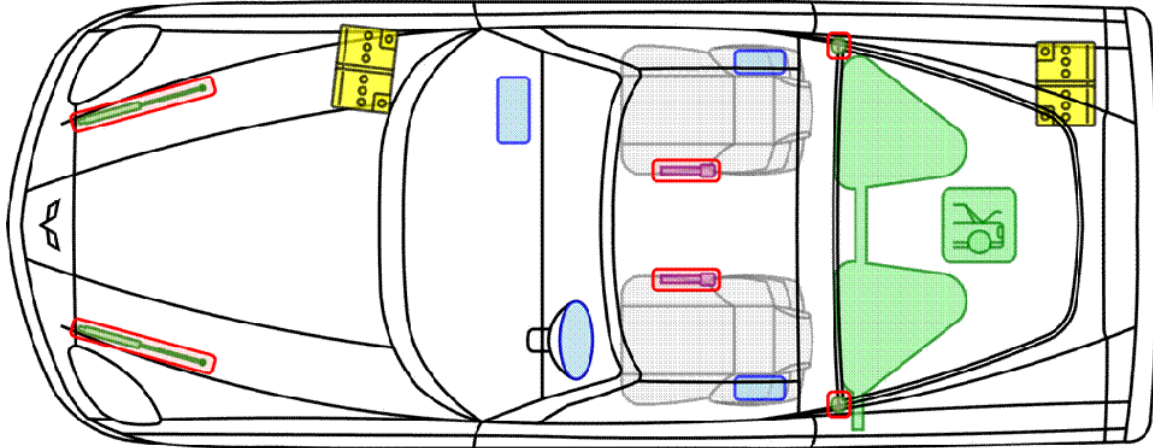

Corvette

Coupe

Year of manufacture 2008 →

Legend

	Airbag		Body reinforcement		Control unit
	Gas generator		Rollover protection		Battery
	Belt tensioner		Gas damper		Fuel tank

Corvette